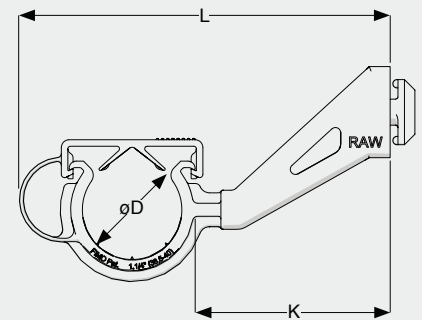

CODE*	ARTICLE	CABLES	FOR CABLES ØD	K	L	BAG	WEIGHT
61 5041 0012	RAW 1/2"- 80 APP11 x 1.25	1/2"	15.5 - 17	80	117	50	40
61 5041 0078	RAW 7/8"- 80 APP11 x 1.25	7/8"	26.5 - 28	80	132	50	47
61 5041 0079	RAW 7/8" M- 80 APP11 x 1.25	7/8"	28.5 - 29.5	80	132	50	47
61 5041 0114	RAW 1.1/4"- 80 APP11 x 1.25	1.1/4"	38.5 - 40	80	143	50	54
61 5041 0115	RAW 1.1/4" M- 80 APP11 x 1.25	1.1/4"	40.5 - 42	80	143	50	54
61 5041 0158	RAW 1.5/8"- 80 APP11 x 1.25	1.5/8"	48.5 - 50.5	80	152	50	59
61 5042 0012	RAW 1/2"- 80 APP9 x 1.25	1/2"	15.5 - 17	80	117	50	40
61 5042 0078	RAW 7/8"- 80 APP9 x 1.25	7/8"	26.5 - 28	80	132	50	47
61 5042 0079	RAW 7/8" M- 80 APP9 x 1.25	7/8"	28.5 - 29.5	80	132	50	47
61 5042 0114	RAW 1.1/4"- 80 APP9 x 1.25	1.1/4"	38.5 - 40	80	143	50	54
61 5042 0115	RAW 1.1/4" M- 80 APP9 x 1.25	1.1/4"	40.5 - 42	80	143	50	54
61 5042 0158	RAW 1.5/8"- 80 APP9 x 1.25	1.5/8"	48.5 - 50.5	80	152	50	59