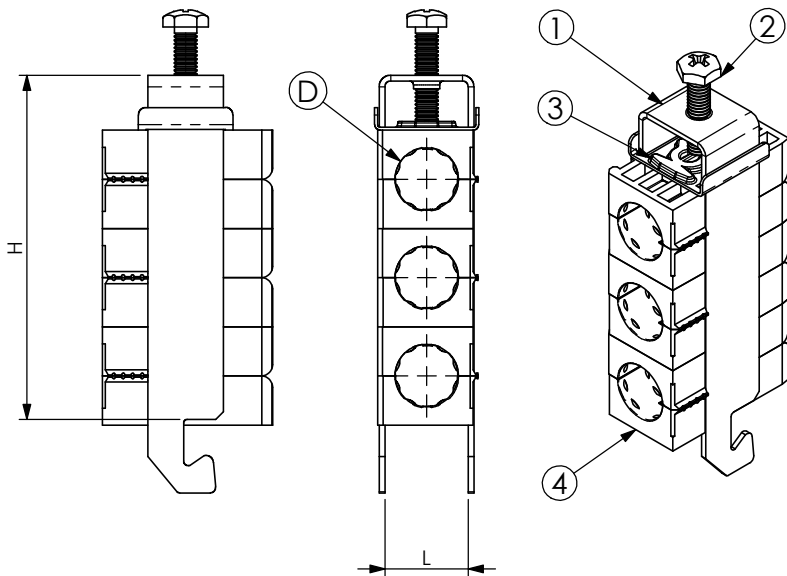

## A) SPECIFICATIONS

- 1 Stainless steel bow  
Hooking on section 40x22mm
- 2 Self-locking pressure screw M6
- 3 Stainless steel sliding pressure plate.
- 4 DAS/DAT black P.A. saddles

| RI                       | DATE     | DR   | DATE     | AP   | Description:   |
|--------------------------|----------|------|----------|------|--|
| 02                       |          |      |          |      | Stainless cable clamps type mRF C<br>For 3 coaxial cable, complete with 3<br>calibrated saddles.<br>For articles see schedule. |
| 01                       |          |      |          |      |  |
| 00                       | 29/01/16 | G.S. | 29/01/16 | A.V. |  |
| 1 <sup>ST</sup> EMISSION |          |      |          |      |  |
|                          |          |      |          |      | Use:<br>Fastening of 3 coaxial cable.<br>Hooking on section 40x22mm  |