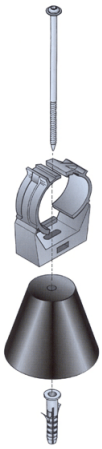

Clc clamp for RADIAFLEX® 1 5/8"

Clc Clamp, 1-5/8" RADIAFLEX polyamide black, halogen free
fire class UL94HB

FEATURES / BENEFITS

Safe and efficient installation of RADIAFLEX® cable with clic-clamps. Simple mounting by using wall plugs and screws. Simply push in by hand, clamp will grip and lock by applying slight pressure.

clic_clamp_T1

Technical Features

GENERAL SPECIFICATIONS

Product Line		Radiating Cable Accessories
Product Type		Hanger
Hanger Type		Clic clamp
Transmission Line Type		RLF* RLK* RLV* RAY*158-50*A RCF158-50*A
Cable Type		Radiating Cable
Color		Black

MECHANICAL SPECIFICATIONS

Cable Size		1-5/8"
Number of Cable / Waveguide Runs		1
Material		Polyamide

TESTING AND ENVIRONMENTAL

Fire Class		UL94 HB
------------	--	---------

PACKAGING INFORMATION

Package Quantity		50
------------------	--	----

Click clamp for RADIAFLEX® 1 5/8"

External Document Links

Notes

* valid for all cable versions