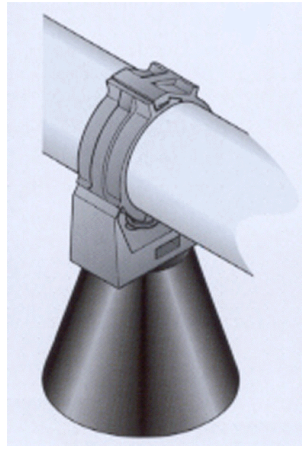

Clc clamp for RADIAFLEX® 1 5/8"

Clc Clamp, 1-5/8" RADIAFLEX polyamide black, halogen free
fire class UL94HB

FEATURES / BENEFITS

Safe and efficient installation of RADIAFLEX® cable with clic-clamps. Simple mounting by using wall plugs and screws. Simply push in by hand, clamp will grip and lock by applying slight pressure.

clic_clamp_T1

Technical Features

GENERAL SPECIFICATIONS

Product Line		Radiating Cable Accessories
Product Type		Hanger
Hanger Type		Clic clamp
Transmission Line Type		RLF* RLK* RLV* RAY*158-50*A RCF158-50*A
Cable Type		Radiating Cable
Color		Black

MECHANICAL SPECIFICATIONS

Cable Size		1-5/8"
Number of Cable / Waveguide Runs		1
Material		Polyamide

TESTING AND ENVIRONMENTAL

Fire Class		UL94 HB
------------	--	---------

PACKAGING INFORMATION

Package Quantity		50
------------------	--	----

Click clamp for RADIAFLEX® 1 5/8"

External Document Links

Notes

* valid for all cable versions